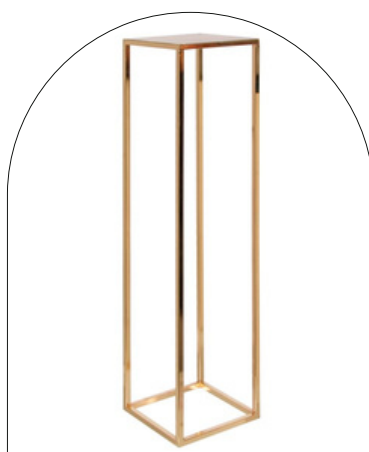

Also if you would like anything extra sourced that you don't see on this catalogue we offer sourcing and styling on your behalf. Just let us know!

ROSE MOON FLOWERS

STANDS

Metal Stand Gold
(20x20x86cmH)
Stock: 3

Metal Stand Gold
(25x25x96cmH)
Stock: 6

Metal Stand White
(20x20x80cmH)
Stock: 3

ROSE MOON FLOWERS

CANDLES

Black Taper Candle Sticks
Assorted Heights
Stock: 8 sets of 3

Black Glass Candle Holder
19cm (H) x 15cm (L) x 15cm (W)
Stock: 12

Black Glass Candle Holder
(H) x 10cm (L) x 10cm (W)
Stock: 12

Glass Cylinder Vases with Candles
Set of 3 Assorted Heights
Stock: 30 sets

Oak Lab Vases 3 Prong White
Stock: 15

Glass Bud Vases Blue
Assorted Shapes
Stock: 50