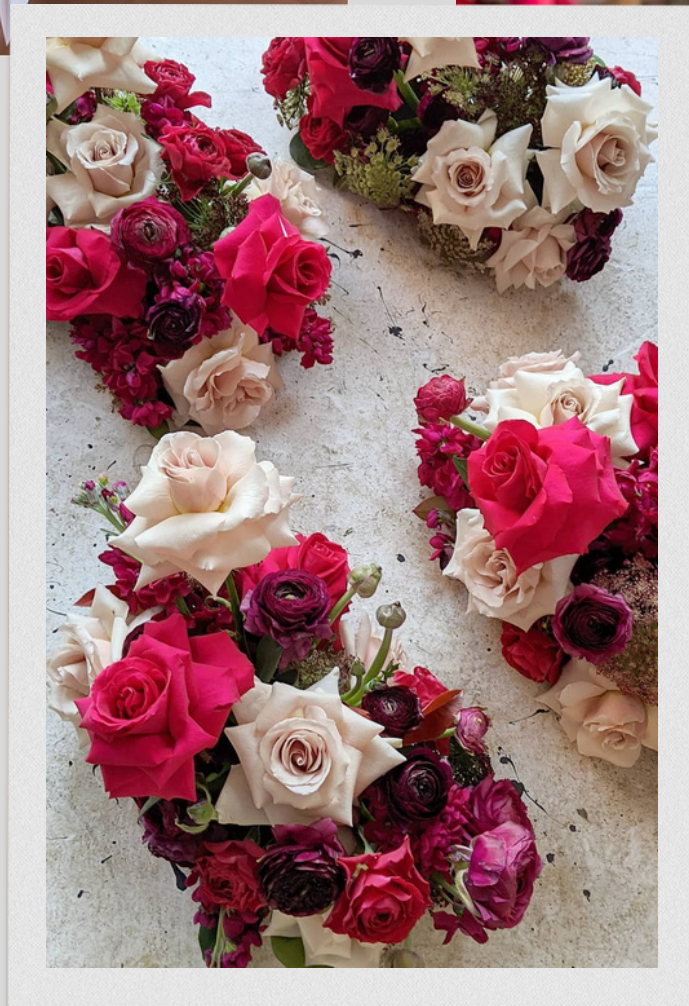

MINI MOODBOARD BY ROSE MOON FLOWERS

peach / coral pink / orange / hints of yellow

MINI MOODBOARD BY ROSE MOON FLOWERS

black / green / grey / white

MINI MOODBOARD BY ROSE MOON FLOWERS

hot pink / berry / blush / white